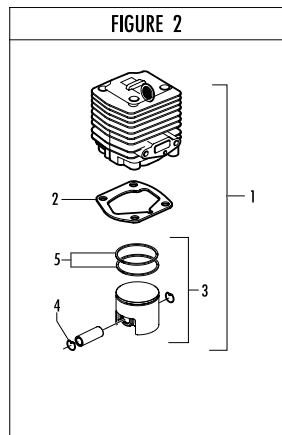

FIGURE 1

FIGURE 3

FIGURE 2

FIGURE 1

pos	P/N McC	P/N ELX	Qty	DESCRIPTION
C 1	FIGURE 2			
2	247936	538247936	1	Carter kit (starter)
3	• 235900	538235900	1	ball bearing 6002 15/32/9
4	• 235899	538235899	1	seeger ring
C 5	• 228872	538228872	1	seal 13-32-5 (S7)
6	247935	538247935	1	Carter kit (flyweel)
7	• 235899	538235899	1	seeger ring
8	• 235900	538235900	1	ball bearing 6002 15/32/9
C 9	• 228872	538228872	1	seal 13-32-5 (S7)
B 13	248808	538248808	1	clutch assy
14	• 242369	538242369	2	clutch rod
C 15	• 241270	538241270	1	clutch spring elite
16	• 236956	538236956	2	washer
17	241240	538241240	1	flywheel
18	235806	538235806	2	screw M5 X 20 TCE
C 19	242783	538242783	1	ignition coil
20	235808	538235808	2	screw M5 X 50 TCE
21	235804	538235804	2	screw M5x30
C 22	241541	538241541	1	tank mix ass.
B 23	• 229809	538229809	1	fuel hose mm245 blue
B 24	• 229743	538229743	1	fuel hose mm150
C 25	• 235675	538235675	1	fueltank grommet
A 26	240452	538240452	1	pick up fuel
B 27	242484	538242484	1	fuel cap assy
A 28	• 236564	538236564	1	cap gasket
B 29	242581	538242581	1	air filter
30	235808	538235808	2	screw M5 X 50 TCE
31	242580	538242580	1	air filter cover
33	249136	538249136	1	filter housing
C 34	FIGURE 3			
A 35	241281	538241281	1	gasket
36	235806	538235806	2	screw M5 X 20 TCE
C 38	241481	538241481	1	carb. Spacer
C 39	242855	538242855	1	gasket
40	241266	538241266	1	crankshaft ass'y
C 41	235742	538235742	1	bearing-needle
C 42	227631	538227631	1	key
43	242632	538242632	2	fuel tank grommet (starter)
44	235218	538235218	1	nut M8