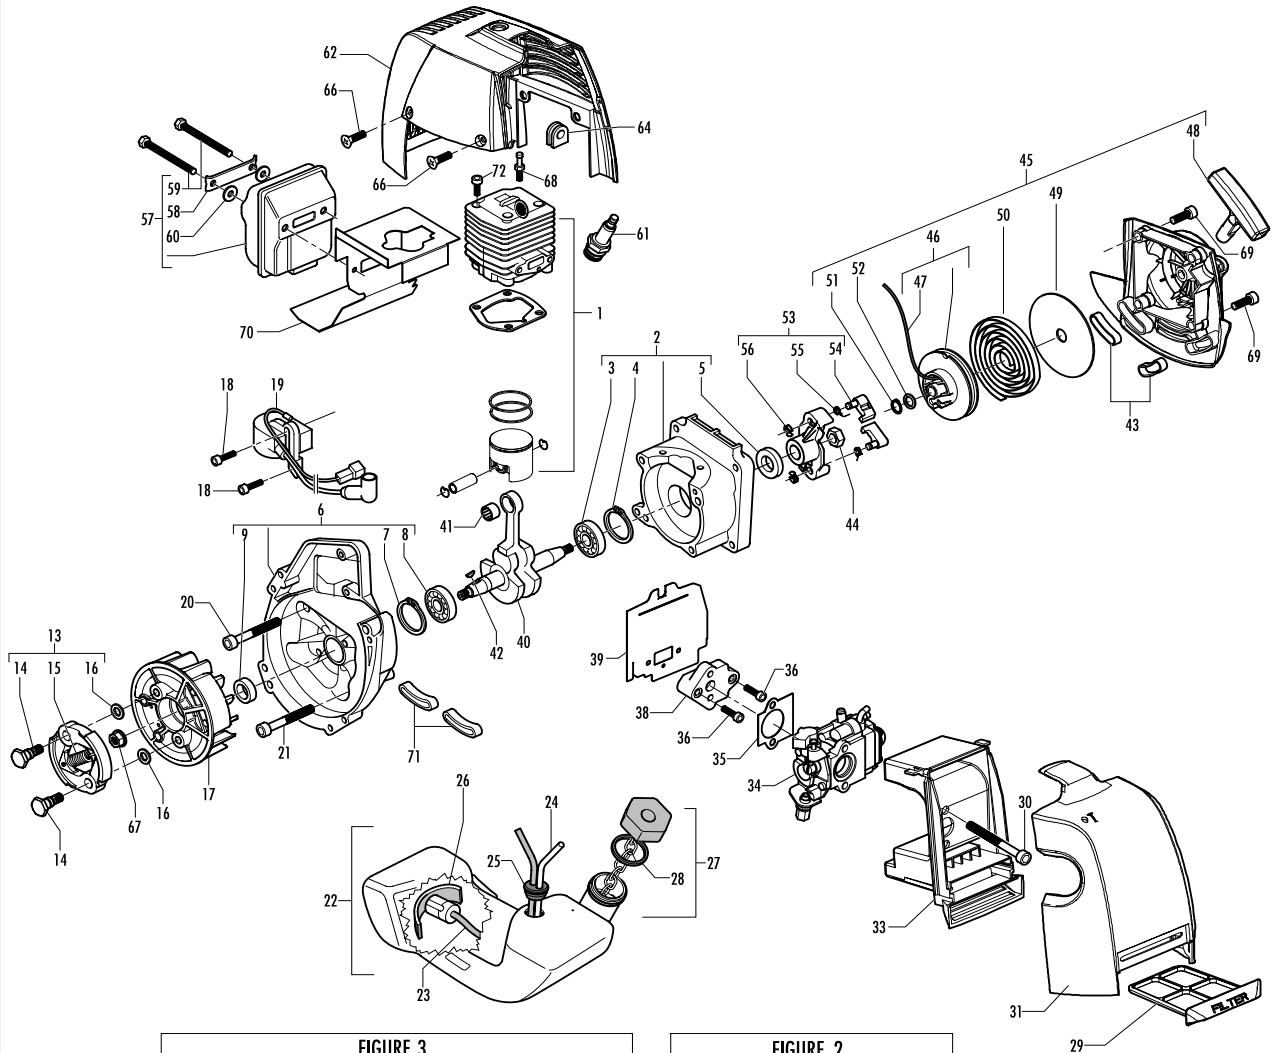

FIGURE 1

FIGURE 3

FIGURE 2

FIGURE 1

pos	P/N McC	P/N ELX	Qty	DESCRIPTION
C 1	FIGURE 2			
2	247936	538247936	1	Carter kit (starter)
3	• 235900	538235900	1	ball bearing 6002 15/32/9
4	• 235899	538235899	1	seeger ring
C 5	• 228872	538228872	1	seal 13-32-5 (S7)
6	247935	538247935	1	Carter kit (flyweel)
7	• 235899	538235899	1	seeger ring
8	• 235900	538235900	1	ball bearing 6002 15/32/9
C 9	• 228872	538228872	1	seal 13-32-5 (S7)
B 13	248808	538248808	1	clutch assy
14	• 242369	538242369	2	clutch rod
C 15	• 241270	538241270	1	clutch spring elite
16	• 236956	538236956	2	washer
17	241240	538241240	1	flywheel
18	235806	538235806	2	screw M5 X 20 TCE
C 19	242783	538242783	1	ignition coil
20	235808	538235808	2	screw M5 X 50 TCE
21	235804	538235804	2	screw M5x30
C 22	241541	538241541	1	tank mix ass.
B 23	• 229809	538229809	1	fuel hose mm245 blue
B 24	• 229743	538229743	1	fuel hose mm150
C 25	• 235675	538235675	1	fueltank grommet
A 26	240452	538240452	1	pick up fuel
B 27	242484	538242484	1	fuel cap assy
A 28	• 236564	538236564	1	cap gasket
B 29	242581	538242581	1	air filter
30	235808	538235808	2	screw M5 X 50 TCE
31	242580	538242580	1	air filter cover
33	249136	538249136	1	filter housing
C 34	FIGURE 3			
A 35	241281	538241281	1	gasket
36	235806	538235806	2	screw M5 X 20 TCE
C 38	241481	538241481	1	carb. Spacer
C 39	242855	538242855	1	gasket
40	241266	538241266	1	crankshaft ass'y
C 41	235742	538235742	1	bearing-needle
C 42	227631	538227631	1	key
43	242632	538242632	2	fuel tank grommet (starter)
44	235218	538235218	1	nut M8