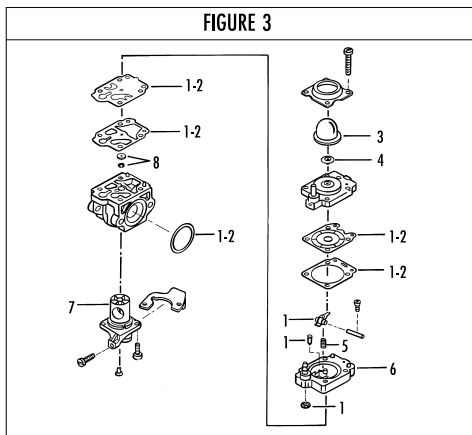

FIGURE 1

FIGURE 3

FIGURE 2

FIGURE 1

pos	P/N McC	P/N ELX	Qty	DESCRIPTION
C 1	FIGURE 2			
2	247936	538247936	1	Carter kit (starter)
3	• 235900	538235900	1	ball bearing 6002 15/32/9
4	• 235899	538235899	1	seeger ring
C 5	• 228872	538228872	1	seal 13-32-5 (S7)
6	247935	538247935	1	Carter kit (flyweel)
7	• 235899	538235899	1	seeger ring
8	• 235900	538235900	1	ball bearing 6002 15/32/9
C 9	• 228872	538228872	1	seal 13-32-5 (S7)
B 13	248808	538248808	1	clutch assy
14	• 242369	538242369	2	clutch rod
C 15	• 241270	538241270	1	clutch spring elite
16	• 236956	538236956	2	washer
17	241240	538241240	1	flywheel
18	235806	538235806	2	screw M5 X 20 TCE
C 19	242783	538242783	1	ignition coil
20	235808	538235808	2	screw M5 X 50 TCE
21	235804	538235804	2	screw M5x30
C 22	241541	538241541	1	tank mix ass.
B 23	• 229809	538229809	1	fuel hose mm245 blue
B 24	• 229743	538229743	1	fuel hose mm150
C 25	• 235675	538235675	1	fueltank grommet
A 26	240452	538240452	1	pick up fuel
B 27	242484	538242484	1	fuel cap assy
A 28	• 236564	538236564	1	cap gasket
B 29	242581	538242581	1	air filter
30	235808	538235808	2	screw M5 X 50 TCE
31	242580	538242580	1	air filter cover
33	249136	538249136	1	filter housing
C 34	FIGURE 3			
A 35	241281	538241281	1	gasket
36	235806	538235806	2	screw M5 X 20 TCE
C 38	241481	538241481	1	carb. Spacer
C 39	242855	538242855	1	gasket
40	241266	538241266	1	crankshaft ass'y
C 41	235742	538235742	1	bearing-needle
C 42	227631	538227631	1	key
43	242632	538242632	2	fuel tank grommet (starter)
44	235218	538235218	1	nut M8